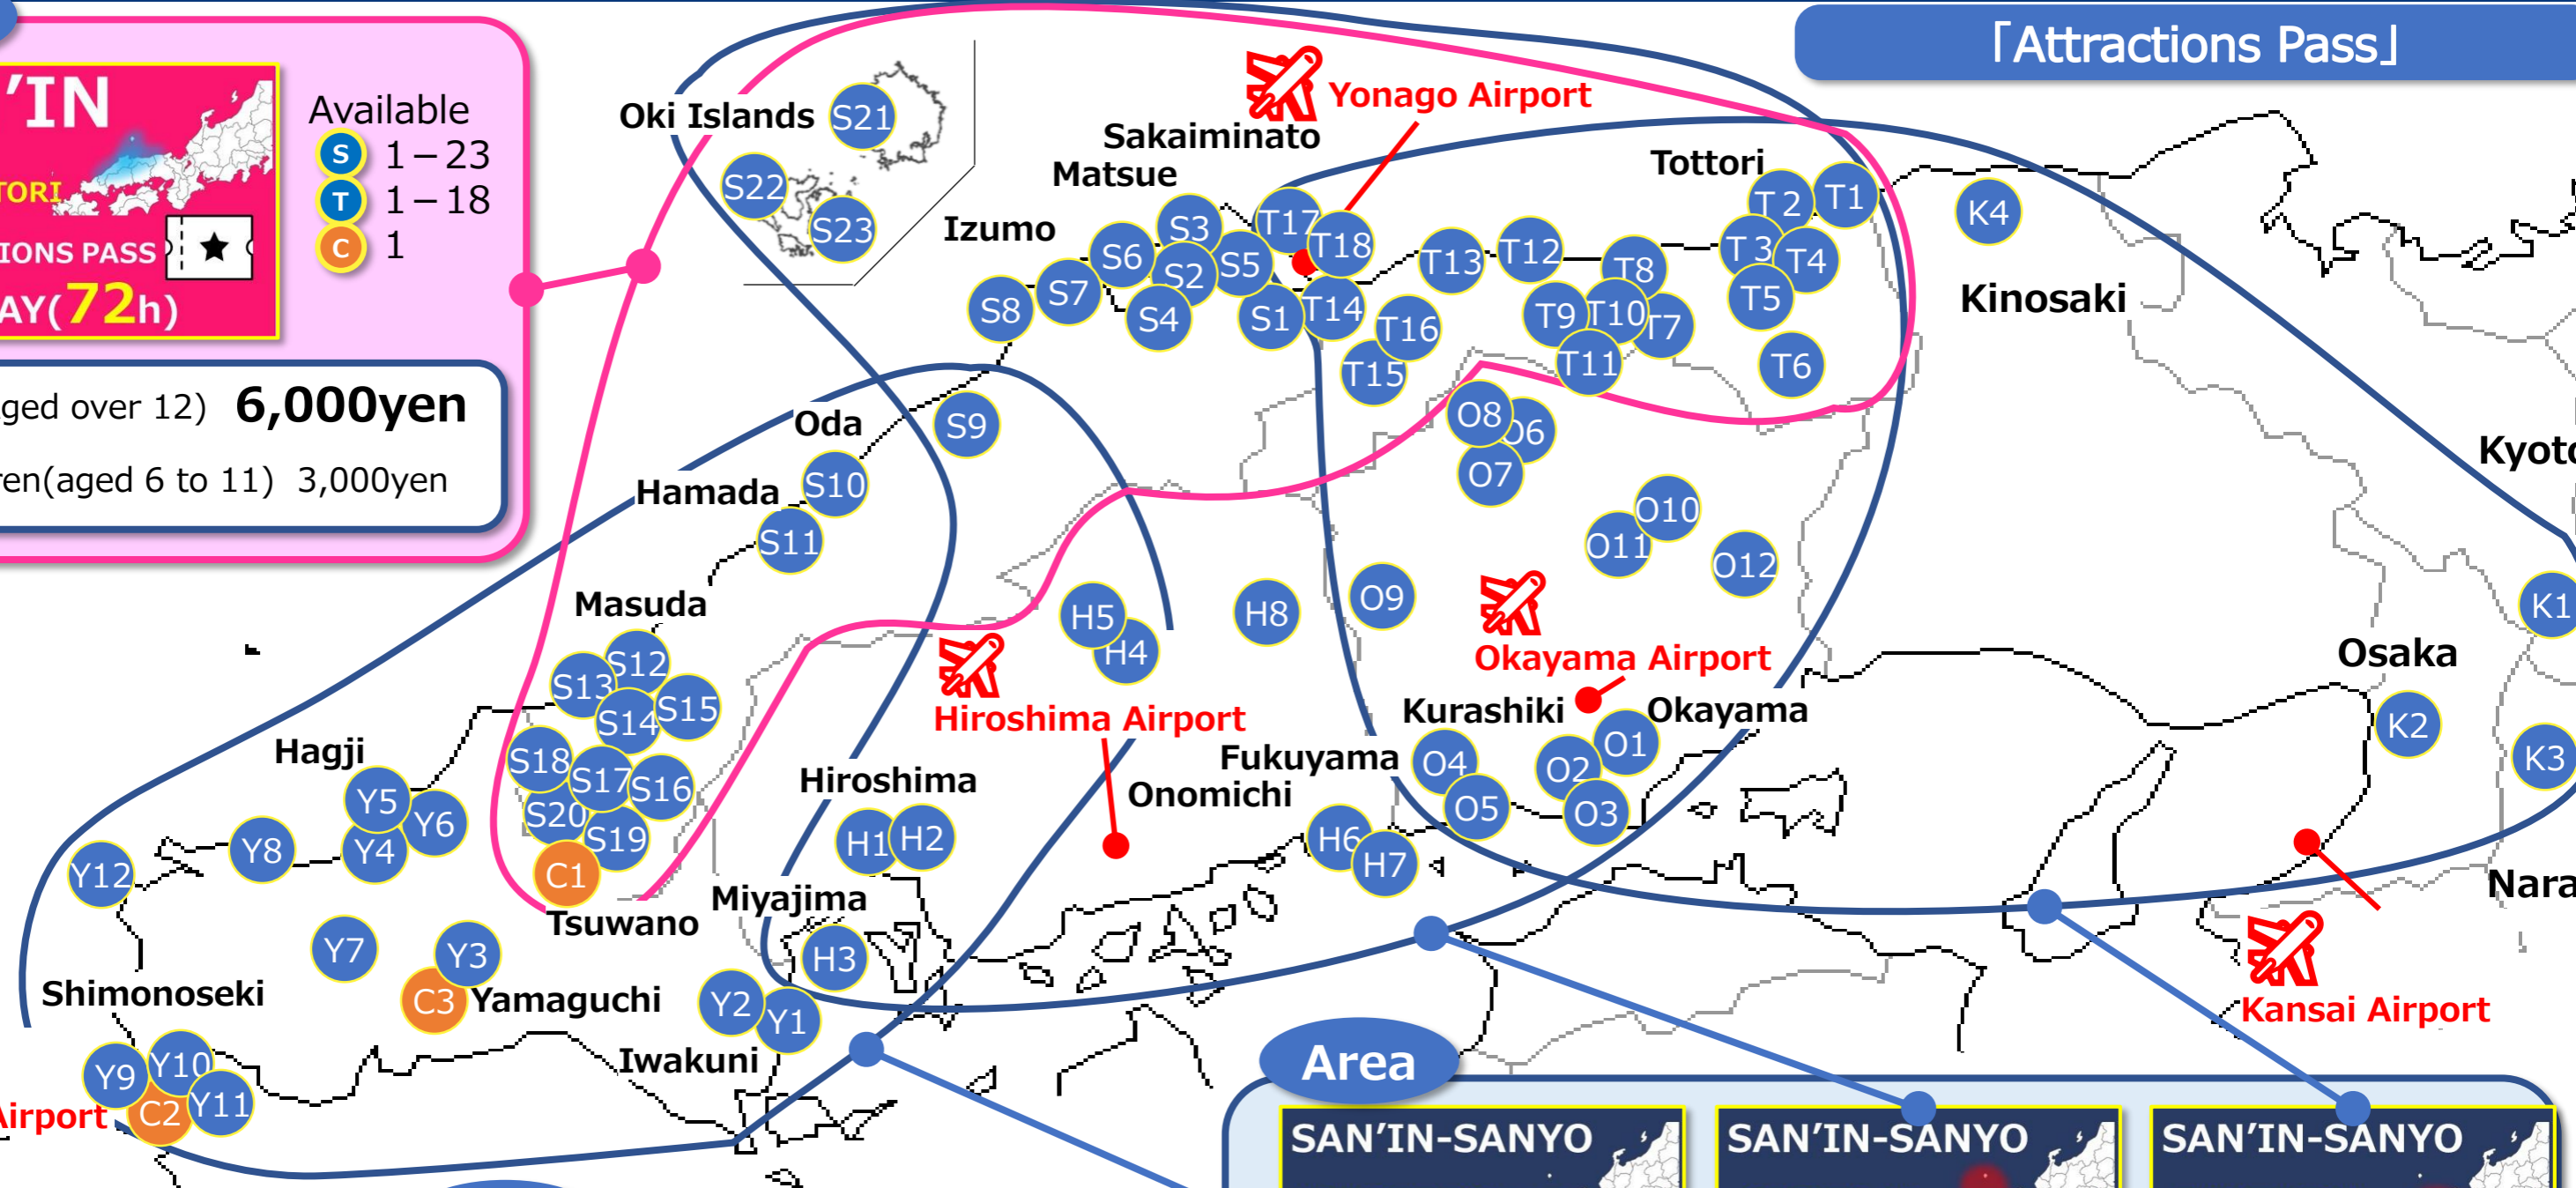

H	Hiroshima Pref.
1	Orizuru Tower
2	Shukkeien Garden
3	Miyajima Misen Daisho-in(Experience)
4	Jusaburo Tsujimura Doll Museum
5	Miyoshi Mononoke Museum
6	Shinshoji Zen Museum and Gardens
7	Fukuzenji Temple Taichoro
8	Taishaku Gorge Pleasure Boats

「Coupon」

C	Coupon
1	Saranoki Shointei(Tsuwano)
2	Fukunoseki Seafood Market Kamon Wharf(Shimonoseki)
3	Choshuen(Yamaguchi)

An example of a privilege facility

Increasing one after another (as of February 1, 2022)

Area

SAN'IN
SHIMANE & TOTTORI
ATTRACTIONS PASS
3DAY(72h)

Available
S 1-23
T 1-18
C 1

Adult(Aged over 12) **6,000yen**
 Children(aged 6 to 11) 3,000yen

「Attractions Pass」

Area

SAN'IN-SANYO WESTERN
ATTRACTIONS PASS
3DAY(72h)

Available
S 9-20
H 1-5
Y 1-12
C 1-3

SAN'IN-SANYO CENTRAL
ATTRACTIONS PASS
3DAY(72h)

Available
O 1-12
T 1-18
S 1-9, 21-23
H 1-8

SAN'IN-SANYO EASTERN
ATTRACTIONS PASS
3DAY(72h)

Available
K 1-4
O 1-12
T 1-18